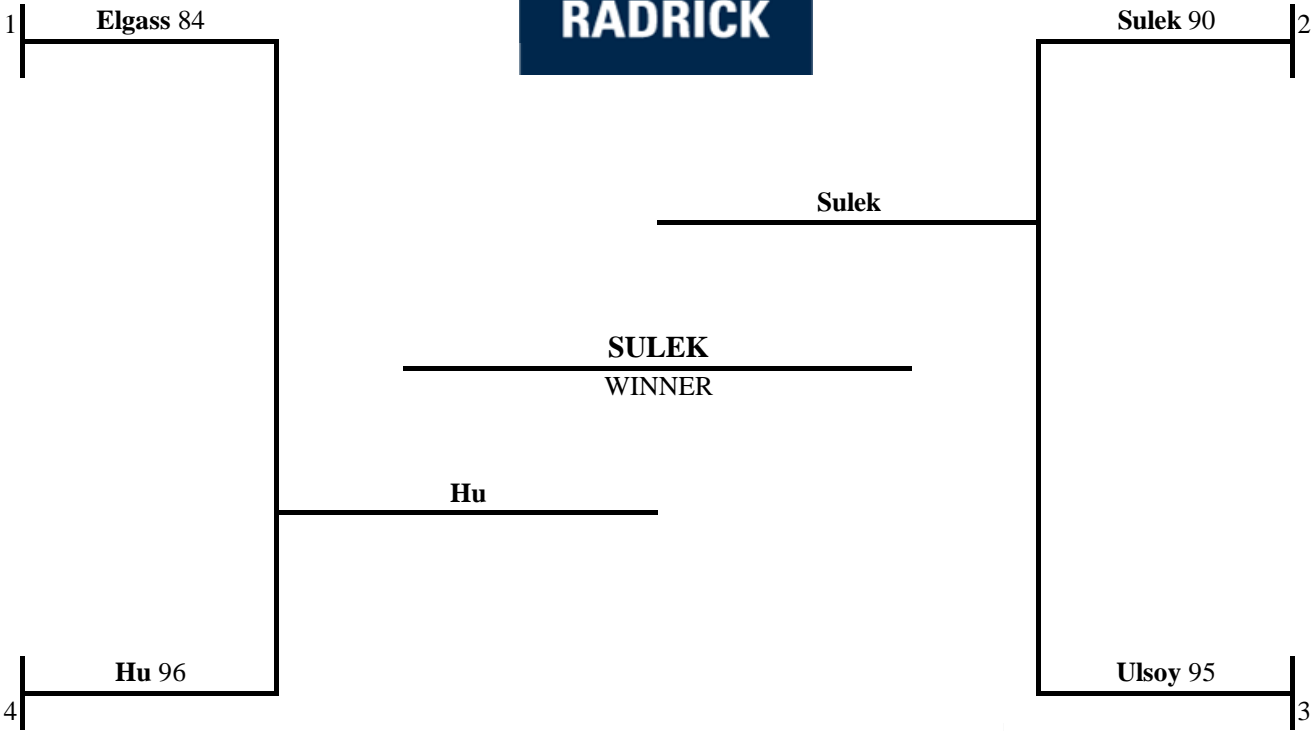

2016 MATCH PLAY TOURNAMENT

FIFTH FLIGHT

The University of Michigan
Radrick Farms Golf Course
4875 Geddes Rd.
Ann Arbor MI 48105
734 998-7040 / Fax: 734 998-7590
<http://radrick.umich.edu>