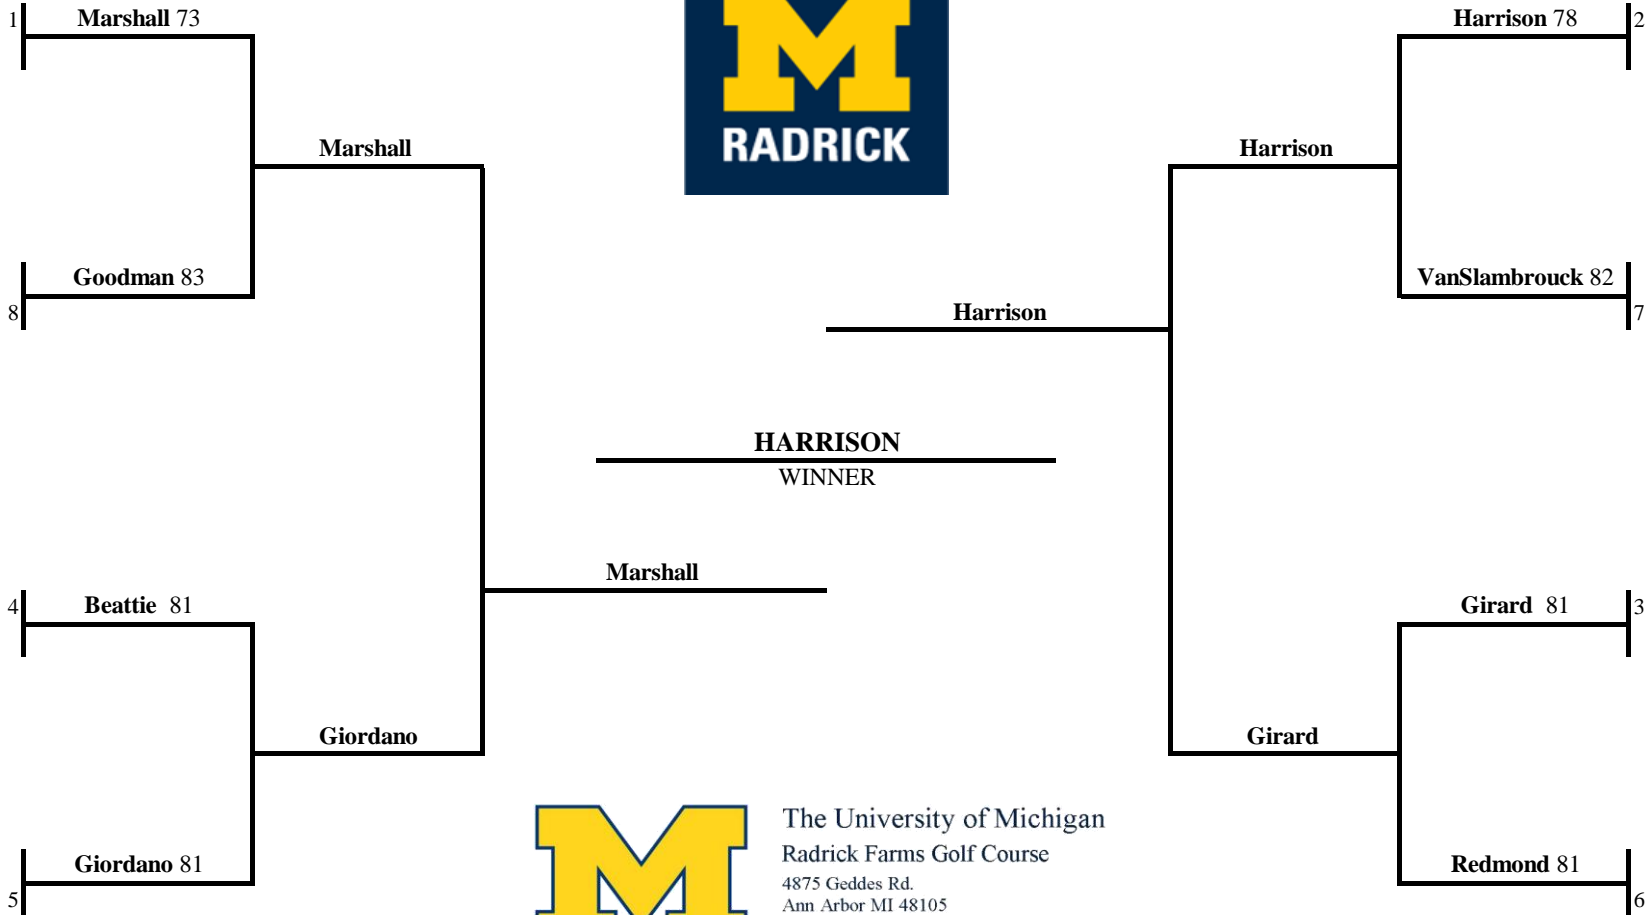

2016 MATCH PLAY TOURNAMENT

FIRST FLIGHT

The University of Michigan
Radrick Farms Golf Course
4875 Geddes Rd.
Ann Arbor MI 48105
734 998-7040 / Fax: 734 998-7590
<http://radrick.umich.edu>