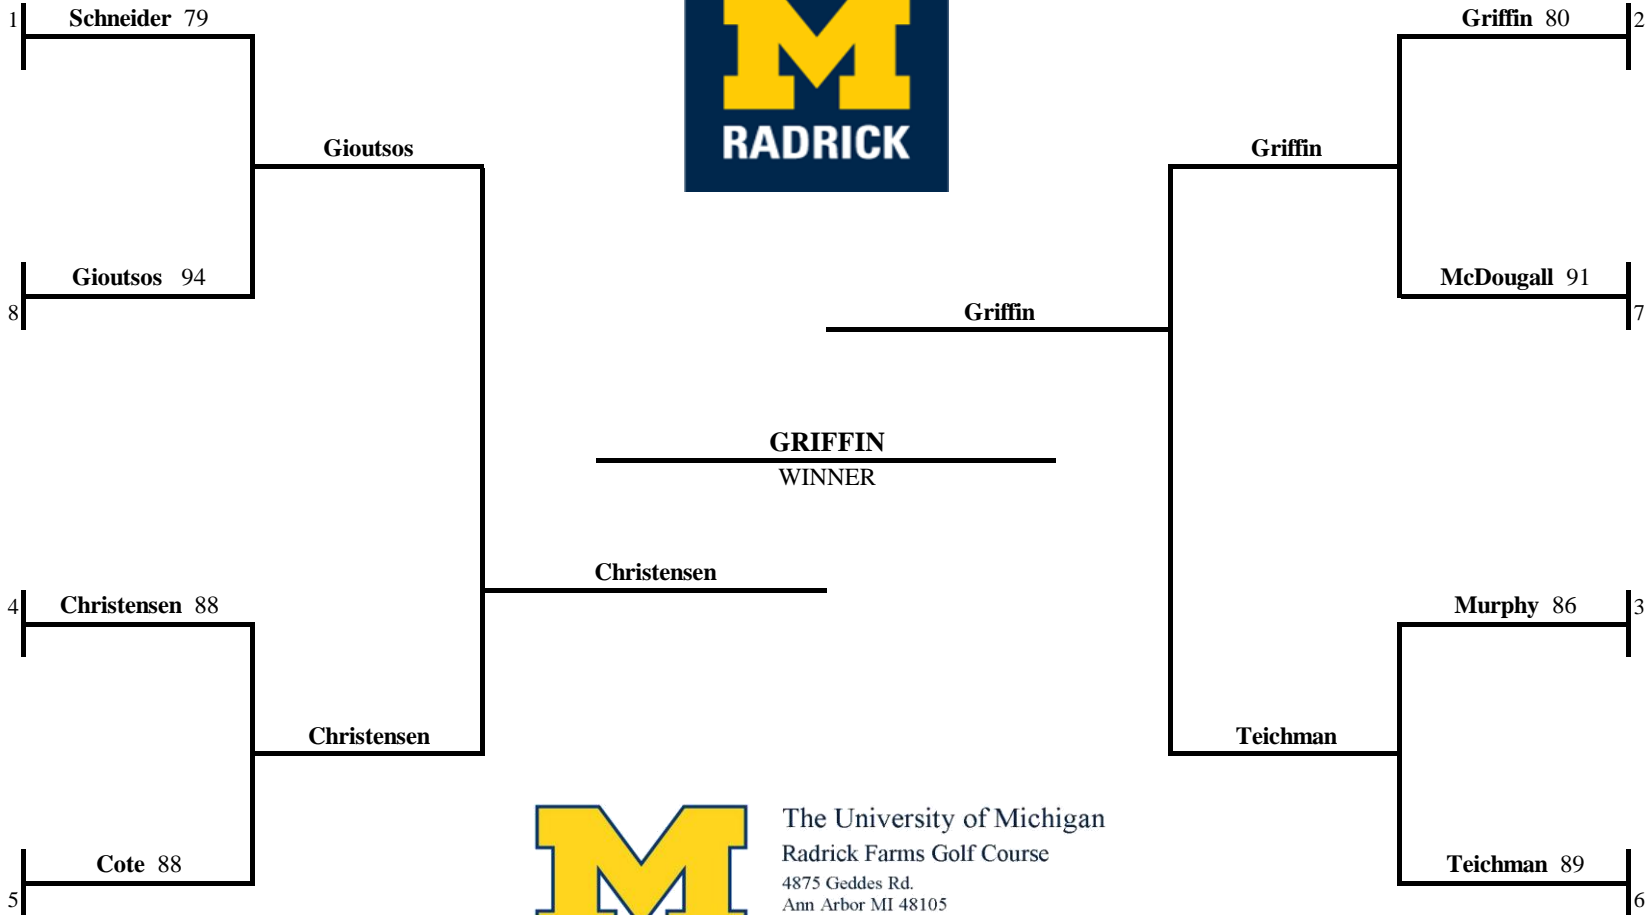

2016 MATCH PLAY TOURNAMENT

THIRD FLIGHT

M The University of Michigan
 Radrick Farms Golf Course
 4875 Geddes Rd.
 Ann Arbor MI 48105
 734 998-7040 / Fax: 734 998-7590
<http://radrick.umich.edu>