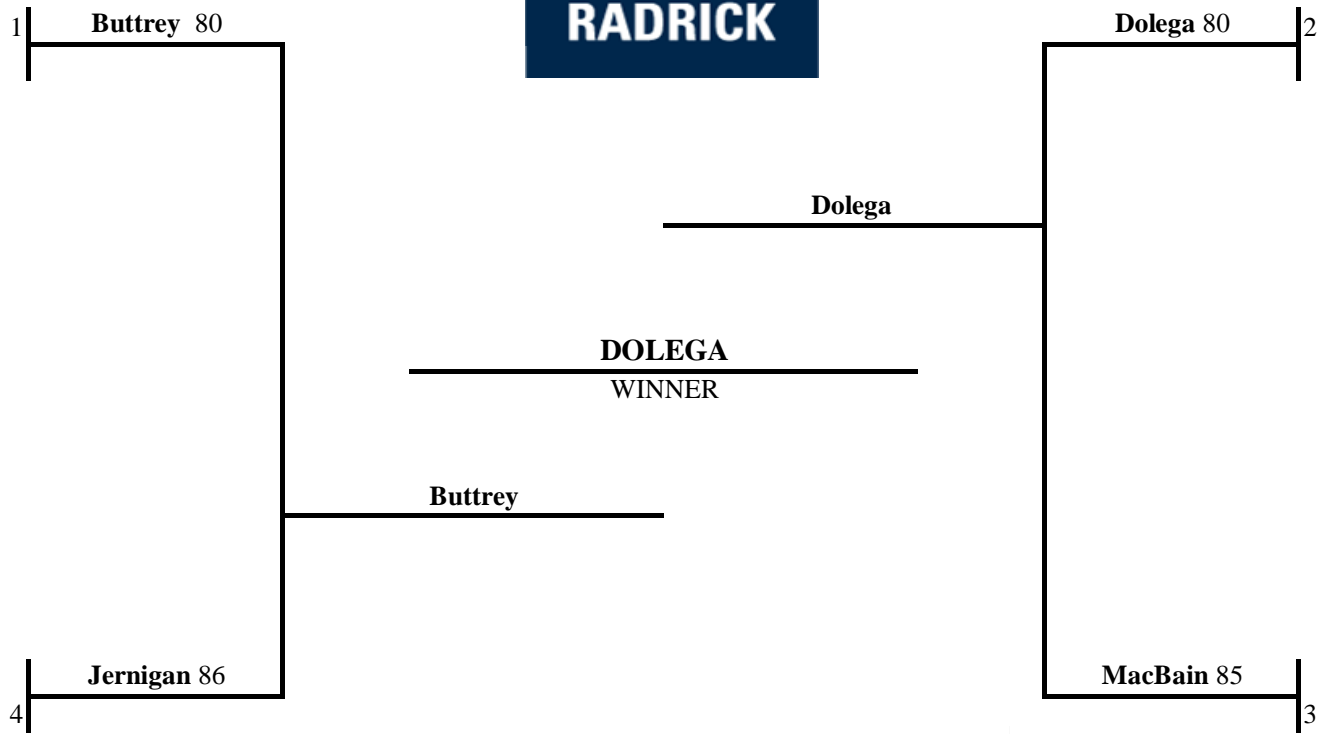

2016 MATCH PLAY TOURNAMENT

WOMEN'S CHAMP FLIGHT

The University of Michigan
Radrick Farms Golf Course
4875 Geddes Rd.
Ann Arbor MI 48105
734 998-7040 / Fax: 734 998-7590
<http://radrick.umich.edu>